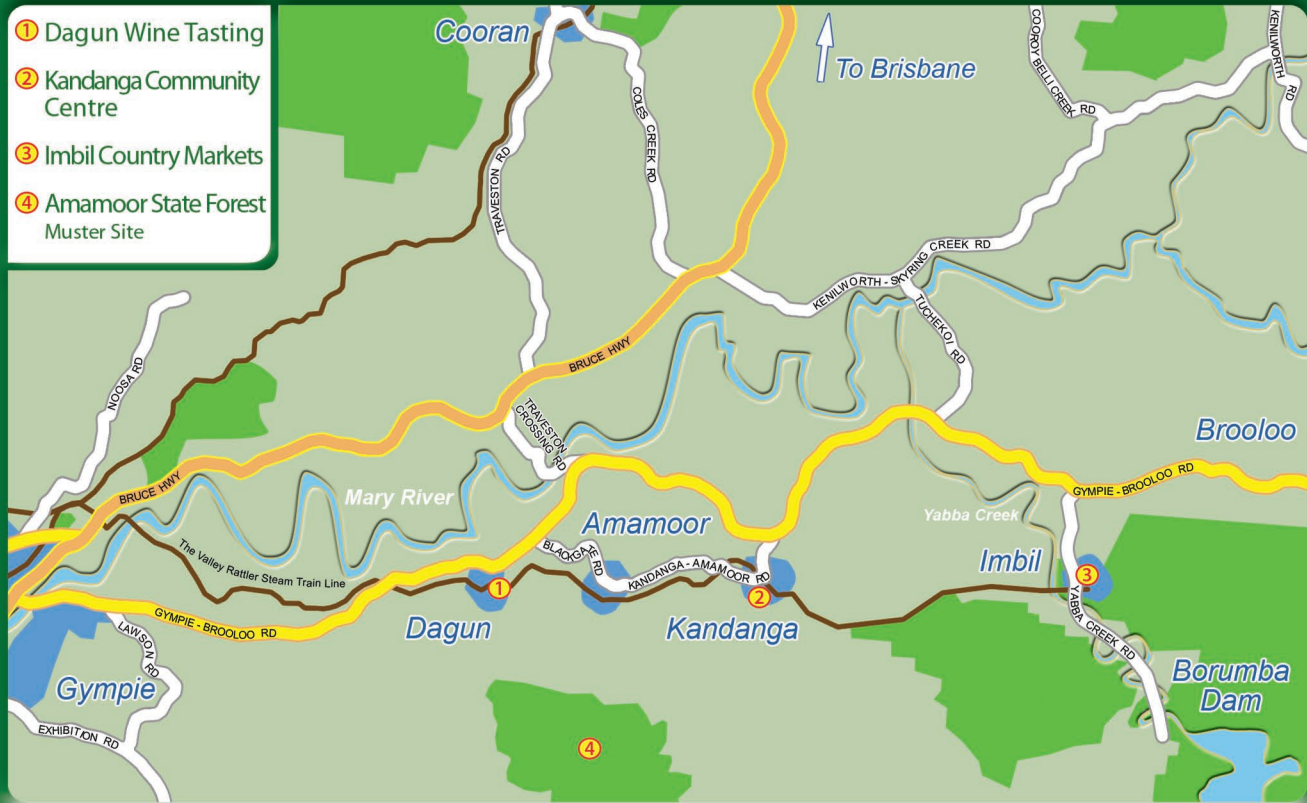

- 1 Dagun Wine Tasting
- 2 Kandanga Community Centre
- 3 Imbil Country Markets
- 4 Amamoor State Forest Muster Site

The Mary Valley